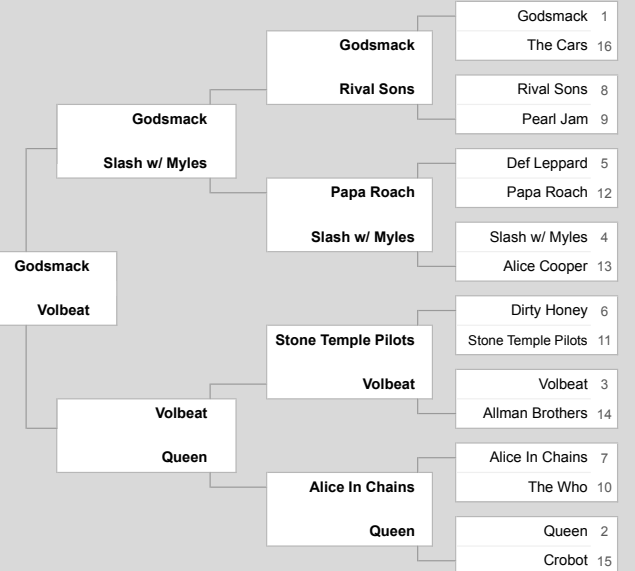

WDHA's ROCK MADNESS 2020

Top 64 Top 32 Top 16 Top 8 Top 4 FINALS Top 4 Top 8 Top 16 Top 32 Top 64

- 1 Shinedown
- 16 Journey
- 8 Rush
- 9 Buckcherry
- 5 Aerosmith
- 12 Pretty Reckless
- 4 Guns N Roses
- 13 The Eagles
- 6 Five Finger Death Punch
- 11 KISS
- 3 Ozzy
- 14 Nickelback
- 7 Judas Priest
- 10 Bon Jovi
- 2 Foo Fighters
- 15 Bruce Springsteen

- 1 Halestorm
- 16 ZZ Top
- 8 Rolling Stones
- 9 Three Days Grace
- 5 Alter Bridge
- 12 Ghost
- 4 Van Halen
- 13 Nirvana
- 6 Motley Crue
- 11 Breaking Benjamin
- 3 Black Sabbath
- 14 Green Day
- 7 Pink Floyd
- 10 Dorothy
- 2 Metallica
- 15 Deep Purple

- Godsmack 1
- The Cars 16
- Rival Sons 8
- Pearl Jam 9
- Def Leppard 5
- Papa Roach 12
- Slash w/ Myles 4
- Alice Cooper 13
- Dirty Honey 6
- Stone Temple Pilots 11
- Volbeat 3
- Allman Brothers 14
- Alice In Chains 7
- The Who 10
- Queen 2
- Crobot 15
- AC/DC 1
- Highly Suspect 16
- Red Hot Chili Peppers 8
- Pop Evil 9
- Soundgarden 5
- Lynyrd Skynyrd 12
- Greta Van Fleet 4
- The Doors 13
- Tom Petty 6
- Linkin Park 11
- Disturbed 3
- U2 14
- Iron Maiden 7
- Theory of a Deadman 10
- Led Zepplin 2
- Heart 15