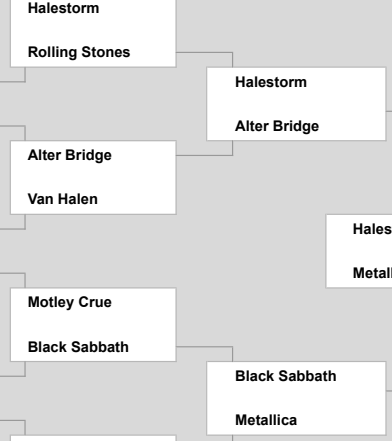

WDHA's ROCK MADNESS 2020

Top 64 Top 32 Top 16 Top 8 Top 4 FINALS Top 4 Top 8 Top 16 Top 32 Top 64

- 1 Shinedown
- 16 Journey
- 8 Rush
- 9 Buckcherry
- 5 Aerosmith
- 12 Pretty Reckless
- 4 Guns N Roses
- 13 The Eagles
- 6 Five Finger Death Punch
- 11 KISS
- 3 Ozzy
- 14 Nickelback
- 7 Judas Priest
- 10 Bon Jovi
- 2 Foo Fighters
- 15 Bruce Springsteen

- 1 Halestorm
- 16 ZZ Top
- 8 Rolling Stones
- 9 Three Days Grace
- 5 Alter Bridge
- 12 Ghost
- 4 Van Halen
- 13 Nirvana
- 6 Motley Crue
- 11 Breaking Benjamin
- 3 Black Sabbath
- 14 Green Day
- 7 Pink Floyd
- 10 Dorothy
- 2 Metallica
- 15 Deep Purple

- Godsmack 1
- The Cars 16
- Rival Sons 8
- Pearl Jam 9
- Def Leppard 5
- Papa Roach 12
- Slash w/ Myles 4
- Alice Cooper 13
- Dirty Honey 6
- Stone Temple Pilots 11
- Volbeat 3
- Allman Brothers 14
- Alice In Chains 7
- The Who 10
- Queen 2
- Crobot 15
- AC/DC 1
- Highly Suspect 16
- Red Hot Chili Peppers 8
- Pop Evil 9
- Soundgarden 5
- Lynyrd Skynyrd 12
- Greta Van Fleet 4
- The Doors 13
- Tom Petty 6
- Linkin Park 11
- Disturbed 3
- U2 14
- Iron Maiden 7
- Theory of a Deadman 10
- Led Zepplin 2
- Heart 15