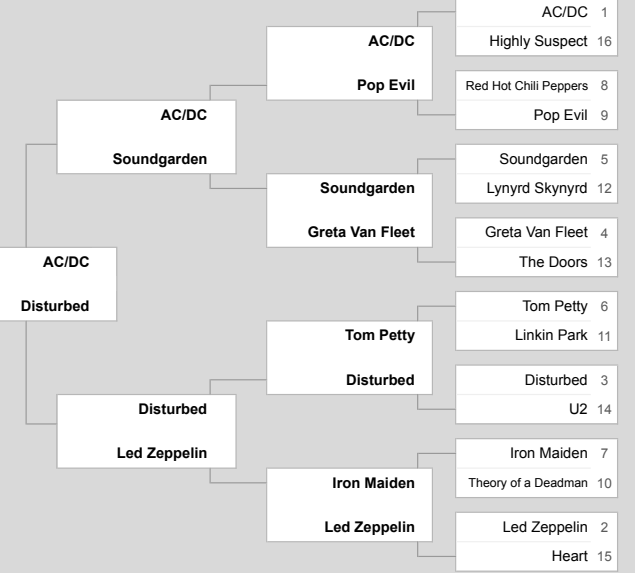

WDHA's ROCK MADNESS 2020

Top 64 Top 32 Top 16 Top 8 Top 4 FINALS Top 4 Top 8 Top 16 Top 32 Top 64

- 1 Shinedown
- 16 Journey
- 8 Rush
- 9 Buckcherry
- 5 Aerosmith
- 12 Pretty Reckless
- 4 Guns N Roses
- 13 The Eagles
- 6 Five Finger Death Punch
- 11 KISS
- 3 Ozzy
- 14 Nickelback
- 7 Judas Priest
- 10 Bon Jovi
- 2 Foo Fighters
- 15 Bruce Springsteen

- 1 Halestorm
- 16 ZZ Top
- 8 Rolling Stones
- 9 Three Days Grace
- 5 Alter Bridge
- 12 Ghost
- 4 Van Halen
- 13 Nirvana
- 6 Motley Crue
- 11 Breaking Benjamin
- 3 Black Sabbath
- 14 Green Day
- 7 Pink Floyd
- 10 Dorothy
- 2 Metallica
- 15 Deep Purple

- Godsmack 1
- The Cars 16
- Rival Sons 8
- Pearl Jam 9
- Def Leppard 5
- Papa Roach 12
- Slash w/ Myles 4
- Alice Cooper 13
- Dirty Honey 6
- Stone Temple Pilots 11
- Volbeat 3
- Allman Brothers 14
- Alice In Chains 7
- The Who 10
- Queen 2
- Crobot 15
- AC/DC 1
- Highly Suspect 16
- Red Hot Chili Peppers 8
- Pop Evil 9
- Soundgarden 5
- Lynyrd Skynyrd 12
- Greta Van Fleet 4
- The Doors 13
- Tom Petty 6
- Linkin Park 11
- Disturbed 3
- U2 14
- Iron Maiden 7
- Theory of a Deadman 10
- Led Zepplin 2
- Heart 15